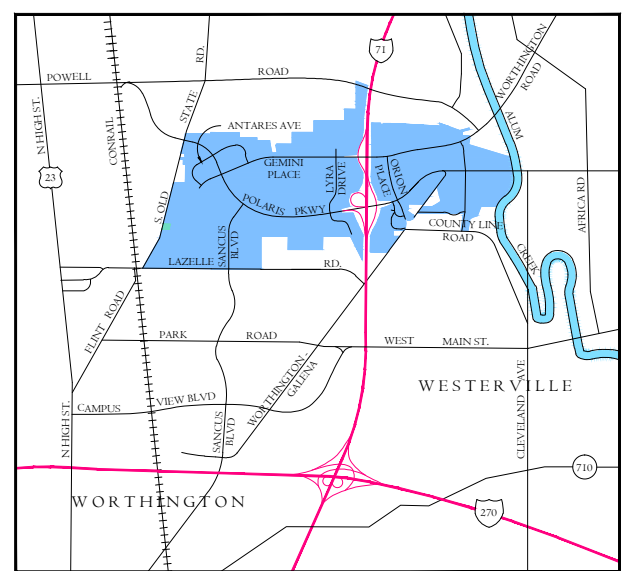

7965 N. High St., Suite 340
Columbus, Ohio 43235
Phone: 614.885.1700
Fax: 614.885.1701
www.ctconsultants.com

Location Map

January, 2018

Key

- | | | | | | | | | | |
|---------------------------------|-----------------------------|------------------------------|------------------------------|--------------------------------|--|--------------------------------------|--|---------------------------------|-----------------------------|
| 1 Applebee's | 17 Chase - McCoy Center | 33 House Of Japan | 49 Offices at Polaris | 65 Sancus Retail Center | 81 Quick Inc. | 97 Fifth/Third Bank | 113 Costco Gas | 129 Walgreen's | 145 Valvoline |
| 2 Firebirds/Core Life | 18 Polaris Commerce Center | 34 Capella Center | 50 Offices at Polaris | 66 Polaris Fashion Place | 82 Cranel | 98 The Market at Polaris | 114 Mitchell's Steakhouse | 130 Avenue at Polaris | 146 Ikea |
| 3 Starbucks | 19 Fire Station/Water Tower | 35 Polaris Center I | 51 Quest Business Center | 67 Polaris Professional Center | 83 Pella Windows | 99 Candlewood Suites | 115 Royal Ginger | 131 AutoZone | 147 Ashley/Morris Furniture |
| 4 Marcella's | 20 Sunoco | 36 Pointe at Polaris | 52 United Health Care | 68 Polaris Medical Center | 84 Rockford Homes | 100 Haverty Furniture | 116 The Lakes at Polaris | 132 Jason's Deli | 148 Value City Furniture |
| 5 O'Charley's | 21 Arby's | 37 Orion Office Park | 53 Polaris View | 69 JP Morgan Chase | 85 Mr. Tire | 101 Red Robin | 117 Gemini Place Retail Center 3 | 133 Medical Office | 149 Staybridge Suites |
| 6 Taco Bell/Pizza Hut | 22 Bar Louie | 38 McGraw Hill | 54 United Dairy Farmers | 70 CVS | 86 Pier I | 102 Polaris Neighborhood Center 3 | 118 Cambria Suites | 134 Polaris Place | 150 At Home |
| 7 Smokey Bones BBQ | 23 Quaker Steak & Lube | 39 Corporate One Credit | 55 Huntington Bank | 71 C.A.R.S. at Polaris | 87 Tilted Kilt | 103 Front Room Furnishings | 119 L.A. Fitness | 135 Tim Horton's | 151 Polaris Retirement |
| 8 Jared The Galleria of Jewelry | 24 NTB | 40 Offices at Polaris | 56 Homewood Suites | 72 Capital Lighting | 88 Lifeway Retail Center | 104 Rave Motion Pictures | 120 Polaris Neighborhood Center 4 | 136 Goo Goo Car Wash | 152 Burger King |
| 9 MacKenzie River Pizza | 25 Comfort Inn | 41 Beacon Insurance | 57 Skyline Chili | 73 La Petite Academy | 89 Texas Roadhouse Grill | 105 Tire Discounters | 121 Eddie Merlot's | 137 Cabela's | 153 Corner Bakery |
| 10 Wendy's | 26 Magic Mountain | 42 Polaris Innovation Center | 58 Polaris Neighborhood Ctr. | 74 The Cabinet Shop | 90 Capella Center 2 | 106 Hampton Inn & Suites | 122 Gemini Place Towne Center | 138 Residence Inn | 154 Paramount |
| 11 Extended Stay of America | 27 Carrabba's Italian Grill | 43 Shell | 59 DSW | 75 Alpha Graphics | 91 Azia Oriental Rugs | 107 Hilton Hotel | 123 Sonic | 139 Holiday Inn Express | 155 Art Van |
| 12 Polaris Towne Center | 28 Hilton Garden Inn | 44 BP | 60 Olive Garden | 76 Newcome Electronic Systems | 92 Chase | 108 Polaris West | 124 Lifestyle Center - Polaris Fashion Place | 140 801 Polaris Apartments | 156 Duluth Trading Company |
| 13 Lowe's | 29 Waffle House | 45 McDonald's | 61 Red Lobster | 77 Hugs and Hearts | 93 Gemini Shopping Center | 109 Potbelly's/Omaha Steak/Vit. Shop | 125 Valvoline | 141 Matt The Millers/DXL | 157 Top Golf |
| 14 Target | 30 La-Z-Boy | 46 Steak & Shake | 62 Vacant | 78 Olentangy Management | 94 Sancus Neighborhood Shopping Center | 110 BJ's Restaurant/Brewhouse | 126 Raising Canes | 142 Roosters | |
| 15 Cort Furniture | 31 Mattress Firm | 47 Polaris Grille | 63 BP | 79 Polaris Family Dentistry | 95 Polaris Neighborhood Center 2 | 111 Mimi's Cafe | 127 Firestone | 143 Westar Nhbhd. Retail Center | |
| 16 AAA Car Care | 32 Rude Dog Bar & Grill | 48 Four Points Hotel | 64 Bedrooms First | 80 EDS Industrial Solutions | 96 Star Lanes | 112 Costco | 128 McDonald's | 144 Ravines at Westar | |